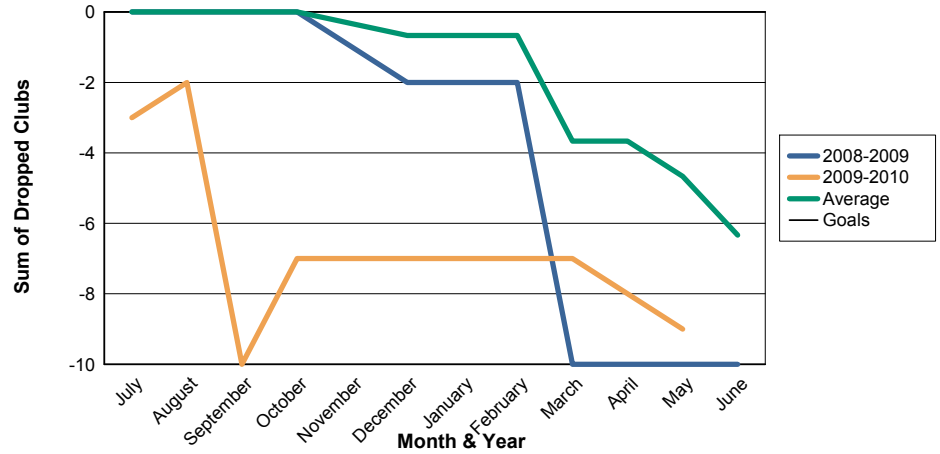

3 Year Comparisons for GMT Constitutional Area 6

By GMT District

As of May 2010

Sum of New Clubs/ Month & Year

For District 322 D

Sum of Dropped Clubs/ Month & Year

For District 322 D

Sum of Net Clubs/ Month & Year