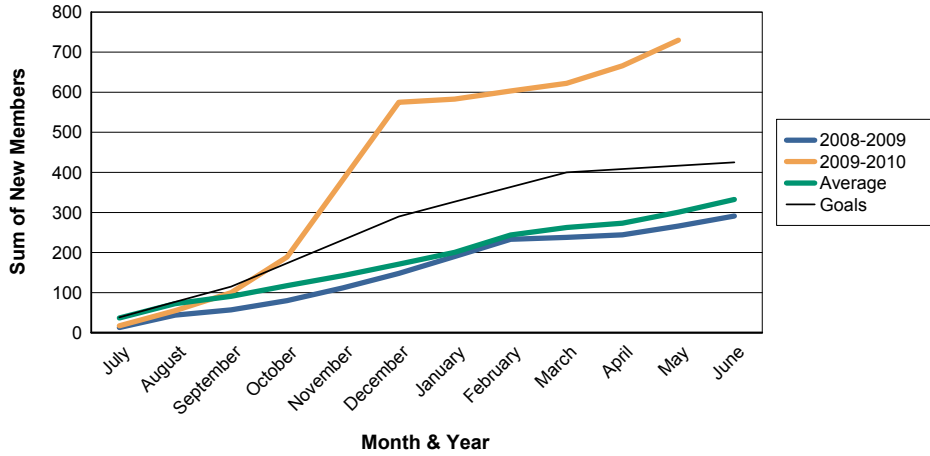

For District 322 D

Sum of Charter Members/ Month & Year

For District 322 D

3 Year Comparisons for GMT Constitutional Area 6

By GMT District

As of May 2010

Sum of New Members/ Month & Year

For District 322 D