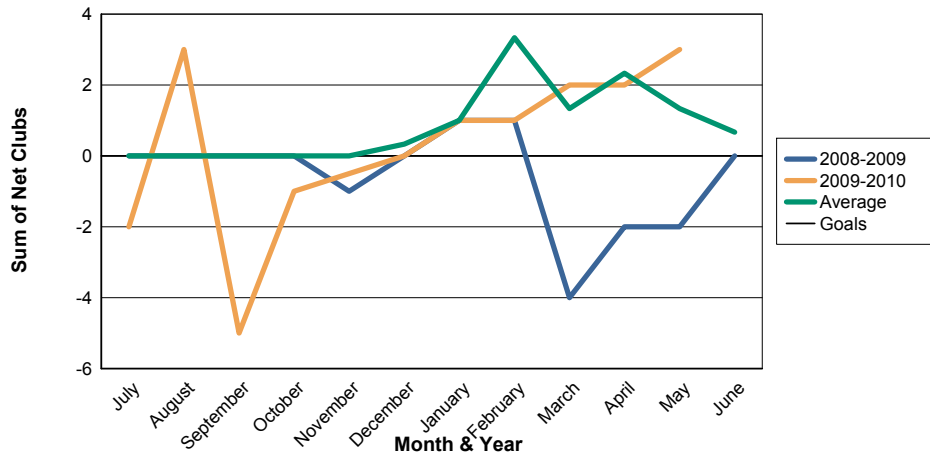

Sum of Net Clubs/ Month & Year

For District 322 D