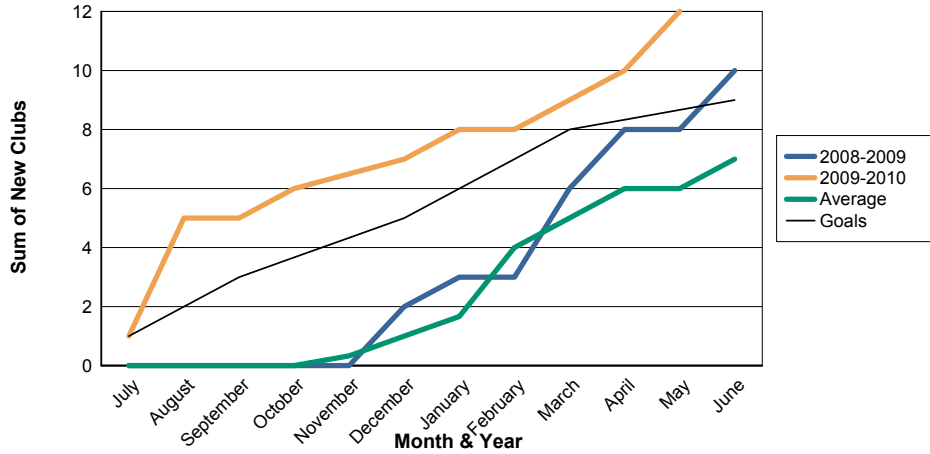

3 Year Comparisons for GMT Constitutional Area 6

By GMT District

As of May 2010

Sum of New Clubs/ Month & Year

For District 322 D

Sum of Dropped Clubs/ Month & Year

For District 322 D

Sum of Net Clubs/ Month & Year