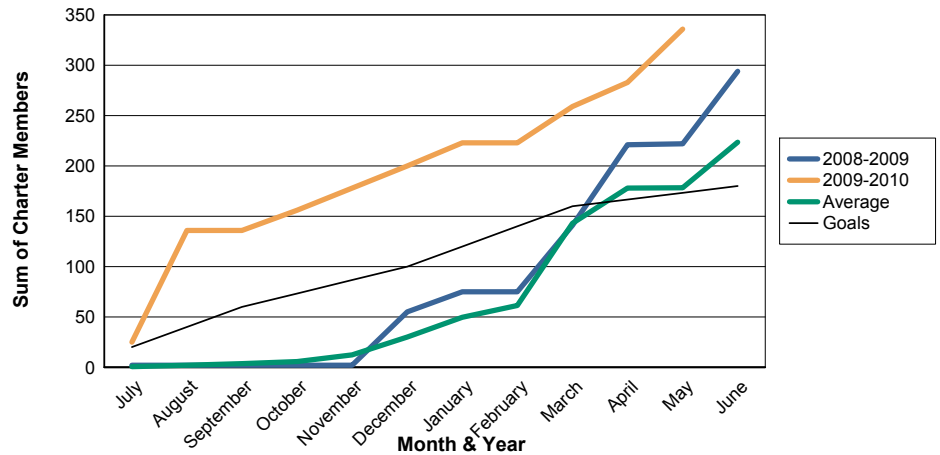

Sum of Charter Members/ Month & Year

For District 322 D