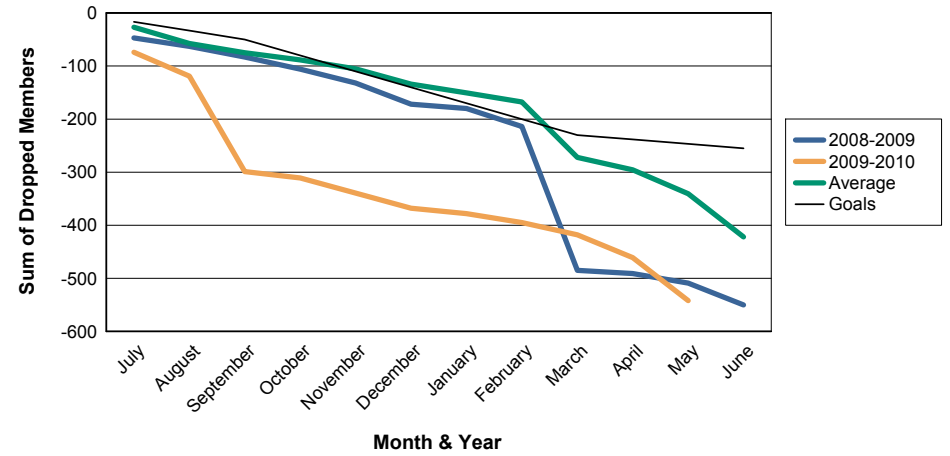

Sum of Dropped Members/ Month & Year

For District 322 D